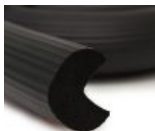

Edge Protection

Surface Protection / Protective Foam

- Ideal for curved & straight edges
- Can be cut to required size
- Easy to install
- Adhere to clean surface
- Available in Bunnings New South Wales, Queensland and Victoria only. Please check with your local NSW, QLD or VIC store.

IDEAL FOR CURVED AND STRAIGHT EDGES

Whites Edge Protection Ribbed features a ribbed design and self-adhesive backing that adheres to any clean surface, such as concrete, timber and steel.

It's ideal for curved and straight edges- use on garage walls and pillars as a bumper to protect car doors from dents and scratches.

Can be cut to required size.

Available in regular foam, heavy duty foam and ribbed foam varieties. Two colours: Yellow and Black to suit various purposes.

Product Data Sheet

PRODUCT SPECIFICATIONS

Code	Product Name	Length (mm)	Width (mm)	Depth (mm)	Colour
14744	Edge Protection Foam	2000	35	12	Yellow
14745	Edge Protection Foam	2000	35	12	Black
14746	Edge Protection Ribbed	2000	80	8	Yellow
14747	Edge Protection Ribbed	2000	80	8	Black
14748	Edge Protection Heavy Duty	1000	27	14	Yellow
14749	Edge Protection Heavy Duty	1000	27	14	Black