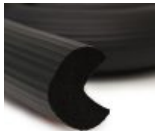

## Edge Protection

Surface Protection / Protective Foam

- Ideal for curved & straight edges
- Can be cut to required size
- Easy to install
- Adhere to clean surface
- Available in Bunnings New South Wales, Queensland and Victoria only. Please check with your local NSW, QLD or VIC store.

### IDEAL FOR CURVED AND STRAIGHT EDGES

Whites Edge Protection Ribbed features a ribbed design and self-adhesive backing that adheres to any clean surface, such as concrete, timber and steel.

It's ideal for curved and straight edges- use on garage walls and pillars as a bumper to protect car doors from dents and scratches.

Can be cut to required size.

Available in regular foam, heavy duty foam and ribbed foam varieties. Two colours: Yellow and Black to suit various purposes.