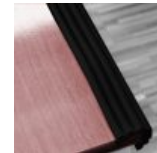

Edge Protection

Surface Protection / Protective Foam

- Ideal for curved & straight edges
- Can be cut to required size
- Easy to install
- Adhere to clean surface
- Available in Bunnings New South Wales, Queensland and Victoria only. Please check with your local NSW, QLD or VIC store.

IDEAL FOR CURVED AND STRAIGHT EDGES

Whites Edge Protection Ribbed features a ribbed design and self-adhesive backing that adheres to any clean surface, such as concrete, timber and steel.

It's ideal for curved and straight edges- use on garage walls and pillars as a bumper to protect car doors from dents and scratches.

Can be cut to required size.

Available in regular foam, heavy duty foam and ribbed foam varieties. Two colours: Yellow and Black to suit various purposes.

Product Data Sheet

PRODUCT SPECIFICATIONS

Code	Product Name	Length (mm)	Width (mm)	Depth (mm)	Colour
14744	Edge Protection Foam	2000	35	12	Yellow
14745	Edge Protection Foam	2000	35	12	Black
14746	Edge Protection Ribbed	2000	80	8	Yellow
14747	Edge Protection Ribbed	2000	80	8	Black
14748	Edge Protection Heavy Duty	1000	27	14	Yellow
14749	Edge Protection Heavy Duty	1000	27	14	Black