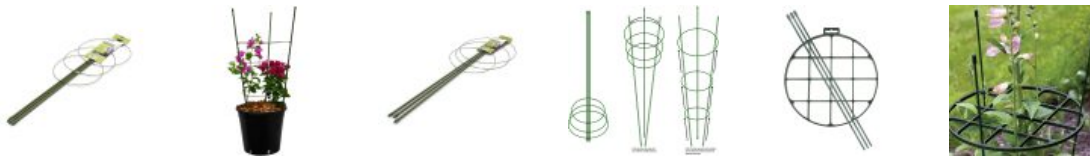

Flower Frames

Vegie Growing / Vegie Frames & Panels

- Adjustable frames
- Quick and easy to set up
- Attractive green coating
- Strong and re-usable
- Available in 3 sizes

SUPPORTS GROWING PLANTS

Whites Flower Frames are decorative and durable frame systems that can be used in most pots or gardens to create a training support for plants.

These frames are adjustable and will be adaptable to growing plants.

Supplied in a Powdercoated Green finish, these practical trainers are easy to assemble and blends well in your garden. Available in 3 or 4 ring designs and in 3 heights, 60cm, 75cm and 90cm.

Also available: Plant Support ring that supports individual stems; and, protective cane grips for ensuring the safety around the tops of stakes

PRODUCT SPECIFICATIONS

Code	Product Name	Width (cm)	Colour	Diameter (mm)
18128	Large Plant Support Ring		Black	320
18336	Flower Frame - 3 Ring	60	Green	
18337	Flower Frame - 3 Ring	75	Green	
18338	Flower Frame - 4 Ring	90	Green	