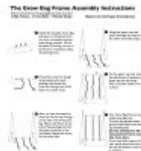

Vegie Panels

Vegie Growing / Vegie Frames & Panels

- Train and support growing plants or vegetables
- Features interlocking hooks
- Quick and easy to set up
- Spiked feet fix securely into soil

QUICK AND EASY VEGIE PANELS

Whites Vegie Panels are an easy way to train and support growing climbing plants in your garden or pots. Featuring interlocking hooks that allow you to create various grow cage designs. Simply push the spiked feet into the soil. Powder coated Black finish for durability. Available in two sizes: 95cm and 110cm.

PRODUCT SPECIFICATIONS

Code	Product Name	Height (mm)	Width (mm)	Finish
18245	Vegie Panel	950	300	Black Powder-coated
18246	Vegie Panel	1100	600	Black Powder-coated

MORE LINKS

BLOG

[View Let Nature Do The Work For You](#)