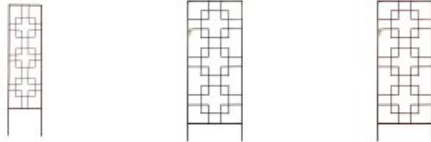

Zen Trainers Large

Decorative Training / Large Decorative Trainers

- Add a touch of zen tranquility
- Decorative garden features, doubles as plant trainer
- Easy installation
- Available at selected Bunnings stores only - Please check with your local store.

GARDEN FEATURE AND PLANT TRAINER

Create your own backyard oasis.

Whites Zen Decorative Trainers are a decorative garden feature and plant trainer in one. Add a touch of zen tranquility to your outdoor area with geometric lines.