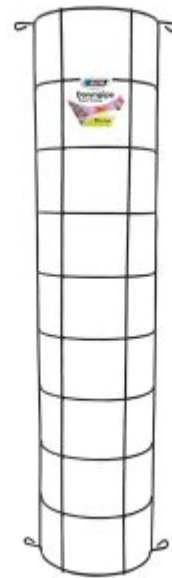

## Downpipe Trellis

Decorative Training / Petite Decorative Trainers

- Uniquely shaped to cover downpipes
- Designed for climbing plants
- Easy installation

### GARDEN FEATURE AND PLANT TRAINER

Whites Downpipe Trellis is uniquely shaped to fit over downpipes and other vertical fixtures. It is designed to both cover and beautify downpipes as a trellis for climbing plants. Easy to install. Powder-coated for durability. Available in black.

### PRODUCT SPECIFICATIONS

Code	Product Name	Height (mm)	Finish	Colour
18209	Downpipe Trellis	1300	Powder-Coat	Black