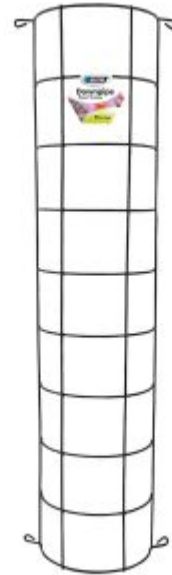

Downpipe Trellis

Decorative Training / Petite Decorative Trainers

- Uniquely shaped to cover downpipes
- Designed for climbing plants
- Easy installation

GARDEN FEATURE AND PLANT TRAINER

Whites Downpipe Trellis is uniquely shaped to fit over downpipes and other vertical fixtures. It is designed to both cover and beautify downpipes as a trellis for climbing plants. Easy to install. Powder-coated for durability. Available in black.

PRODUCT SPECIFICATIONS

Code	Product Name	Height (mm)	Finish	Colour
18209	Downpipe Trellis	1300	Powder-Coat	Black