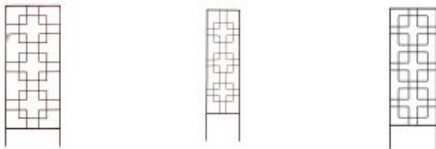

Zen Trainers Medium

Decorative Training / Medium Decorative Trainers

- Add a touch of zen tranquility
- Decorative garden features, doubles as plant trainer
- Easy installation
- Available at selected Bunnings stores only - Please check with your local store.

GARDEN FEATURE AND PLANT TRAINER

Create your own backyard oasis.

Whites Zen Decorative Trainers are a decorative garden feature and plant trainer in one. Add a touch of zen tranquility to your outdoor area with geometric lines.

Easy to set up, simply fix them onto a wall or push the two feet firmly into the ground as a freestanding feature.

Also available in small: 1200mm x 300mm in Black (code 18261); and large 1800mm x 600mm in Black (Code 18265)