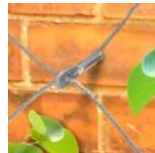

Grip & Grow® Trellis Kit

Decorative Training / Trellis Kits

- Complete kit - ideal for climbing vines and flowers
- Mount to fences and walls
- Stranded wire allows plants to grip and grow
- Strong and flexible

INTEGRATED SYSTEM FOR GROWING PLANTS AND VEGIES

Grips as it grows

Whites Grip & Grow Trellis Kit is a complete kit for wall mounting a stylish trellis. With creativity you can create your own design or simply follow the three-diamond shape on the pack.

It includes 5m of galvanised wire, stranded for extra strength and extra grip, 10 electro-galvanised screw-in eyelets and 2 electro-galvanised anchor grips. Enough to create a 3-diamond design measuring approximately 1.7m x 565mm or many other configurations.

Easy to install, simply thread the wire through eyelets and terminate with anchor grips as shown in the photo gallery above.

PRODUCT SPECIFICATIONS

Code	Product Name	Kit	Finish
18271	Grip & Grow Trellis Kit	5m stranded wire, 10 screw-in eyelets, 2 anchor grips	Galvanised