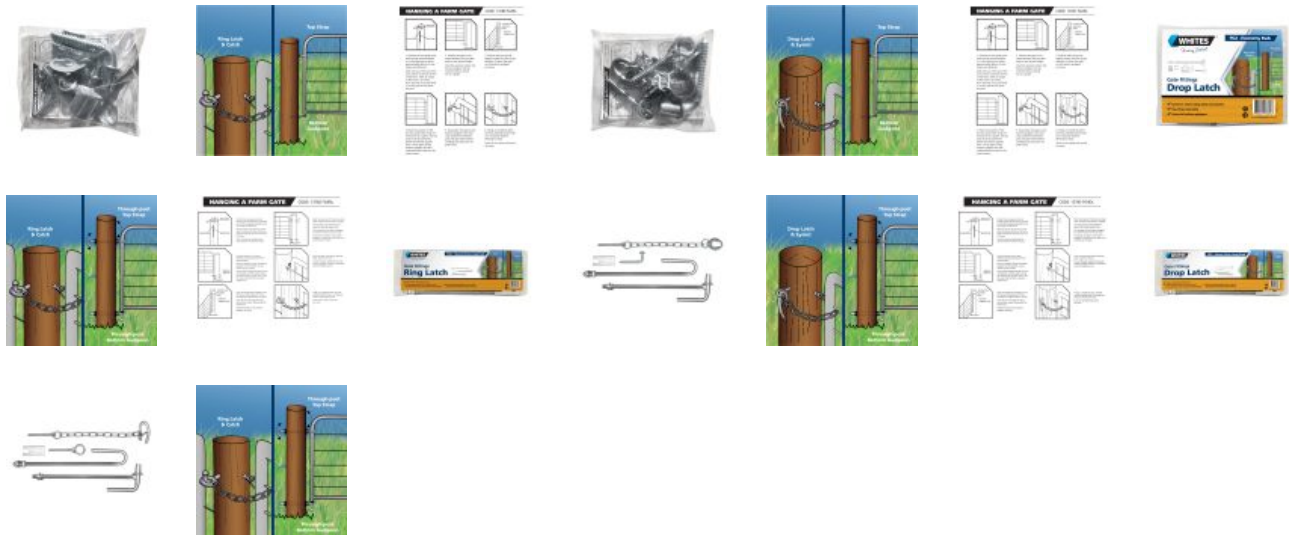

Gate Fitting Kits & Sets

Fencing Tools & Accessories / Gates & Fittings

- Gate pack kits to suit most application
- Hot-dip Galvanised
- Available at selected Bunnings stores -please check with your store

FG2 RING OR DROP LATCH - ECONOMY PACK

Whites FG2 Drop Latch is a convenient way to lock gates. Featuring a screw-in 12mm drop latch and eyelet with chain, the pack includes top strap and 20mm bottom gudgeon.

Also available in Ring Latch style.

For full installation instruction, click on the image in the photo gallery.

FG4 RING OR DROP LATCH - HEAVY DUTY LONG PACK

Whites FG4 Drop Latch is a convenient way for locking gates. Featuring a screw-in 12mm drop latch and eyelet with chain, the pack includes:

For full installation instruction, click on the image in the photo gallery.

* Available in New South Wales & Queensland only

FG9 DROP LATCH - HEAVY DUTY PACK

Whites FG9 Drop Latch is a convenient way for locking gates. Featuring a screw-in 12mm drop latch and eyelet with chain, the pack includes: