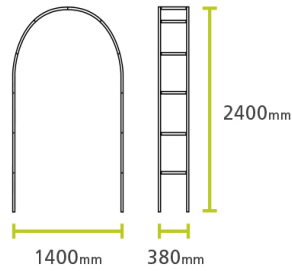

Handy Hints:

- Lay out sections on flat ground before construction
- Build on a flat surface
- We recommend the assistance of a second person to help build the arch
- Tool required: small screwdriver for tightening nuts and bolts
- Do NOT climb apparatus

PRODUCT SPECIFICATIONS

Code	Product Name	Height (mm)	Width (mm)	Depth (mm)	Finish	Colour
18062	Coventry Arch	2400	1400	380	Powder-Coat	Black