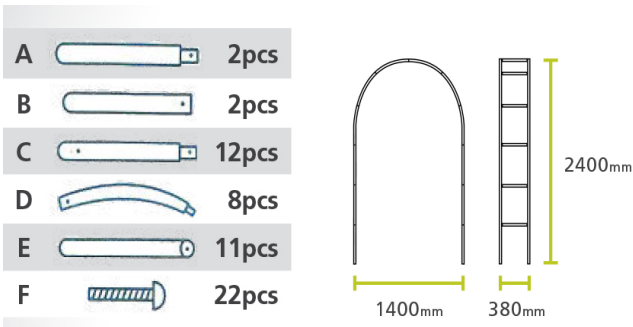

DECORATIVE GARDEN ACCENT

Whites Coventry Arch creates an attractive garden entrance, featuring a traditional shape to enhance formal and contemporary gardens.

Ideal for supporting flowering climbers or vines and framing your garden.

Easy to assemble, black powder-coated steel with secure base.

weather
resistant

powder-coated
finish

DIY
friendly

Measures: 2400mm high, 1400mm wide & 380mm deep.

See illustration and components included below:

PRODUCT SPECIFICATIONS

Code	Product Name	Height (mm)	Width (mm)	Depth (mm)	Finish	Colour
18062	Coventry Arch	2400	1400	380	Powder-Coat	Black