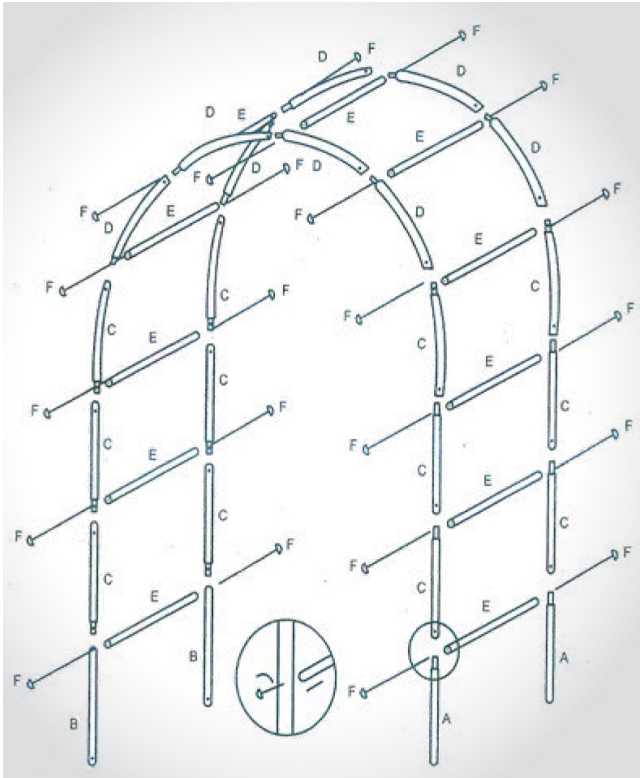

DECORATIVE GARDEN ACCENT

Whites Coventry Arch creates an attractive garden entrance, featuring a traditional shape to enhance formal and contemporary gardens.

Ideal for supporting flowering climbers or vines and framing your garden.

Easy to assemble, black powder-coated steel with secure base.

weather
resistant

powder-coated
finish

DIY
friendly

Measures: 2400mm high, 1400mm wide & 380mm deep.

See illustration and components included below:

Handy Hints:

- Lay out sections on flat ground before construction
- Build on a flat surface
- We recommend the assistance of a second person to help build the arch
- Tool required: small screwdriver for tightening nuts and bolts
- Do NOT climb apparatus

PRODUCT SPECIFICATIONS

Code	Product Name	Height (mm)	Width (mm)	Depth (mm)	Finish	Colour
18062	Coventry Arch	2400	1400	380	Powder-Coat	Black