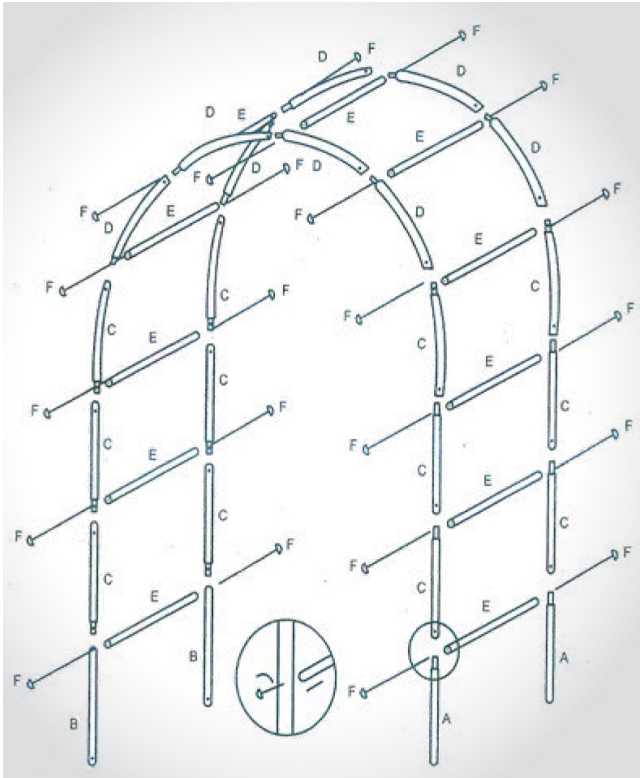

DECORATIVE GARDEN ACCENT

Whites Coventry Arch creates an attractive garden entrance, featuring a traditional shape to enhance formal and contemporary gardens.

Ideal for supporting flowering climbers or vines and framing your garden.

Easy to assemble, black powder-coated steel with secure base.

weather
resistant

powder-coated
finish

DIY
friendly

Measures: 2400mm high, 1400mm wide & 380mm deep.

See illustration and components included below:

A		2pcs
B		2pcs
C		12pcs
D		8pcs
E		11pcs
F		22pcs

Handy Hints:

- Lay out sections on flat ground before construction
- Build on a flat surface
- We recommend the assistance of a second person to help build the arch
- Tool required: small screwdriver for tightening nuts and bolts
- Do NOT climb apparatus

PRODUCT SPECIFICATIONS

Code	Product Name	Height (mm)	Width (mm)	Depth (mm)	Finish	Colour
18062	Coventry Arch	2400	1400	380	Powder-Coat	Black