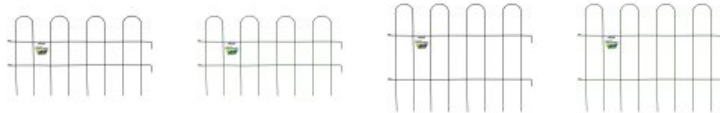

Interlocking Edging Panel

Garden Edging / Edging Panels

- Decorative edging for garden beds and pathways
- Quick and easy to install
- Beautifies and protects your garden
- Available in Black or Green
- Diamond design available at Bunnings only. Please check with your local store.

INTERLOCKING DECORATIVE WIRE PANELS

Whites Interlocking Edging Panel is a decorative, modular panel ideal for flower beds along paths, driveways and in backyards. The wire loop design is a classic favourite.

Easy to install:

- simply push the steel legs firmly into the ground - no digging required
- the modular built-in hook system means you can add extra panels in straight runs or at an angle

Also available: Diamond Edging Panel* which doubles as a trellis.

*Available at Bunnings only.

Product Data Sheet

PRODUCT SPECIFICATIONS

Code	Product Name	Height (mm)	Width (mm)	Finish	Colour
14361	Interlocking Edging Panel	550	890	Powder-Coat	Black
14362	Interlocking Edging Panel	550	890	Powder-Coat	Green
14363	Interlocking Edging Panel	760	890	Powder-Coat	Black
14364	Interlocking Edging Panel	760	890	Powder-Coat	Green
14384	Diamond Edging Panel	700	600	Powder-Coat	Black