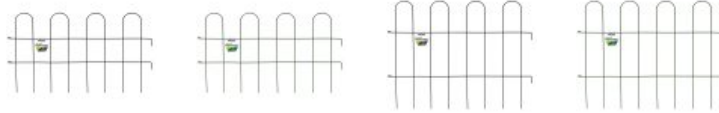

## Interlocking Edging Panel

Garden Edging / Edging Panels

- Decorative edging for garden beds and pathways
- Quick and easy to install
- Beautifies and protects your garden
- Available in Black or Green

### INTERLOCKING DECORATIVE WIRE PANELS

Whites Interlocking Edging Panel is a decorative, modular panel ideal for flower beds along paths, driveways and in backyards. The wire loop design is a classic favourite.

Easy to install:

- simply push the steel legs firmly into the ground - no digging required
- the modular built-in hook system means you can add extra panels in straight runs or at an angle

Also available: Diamond Edging Panel which doubles as a trellis.