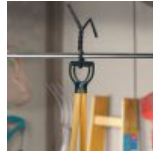

## Large Twist Tie

Plant Tying / Soft Touch Plant Ties

- Fast - no tying required
- Soft grip and highly visible
- Protective soft foam outer layer
- Strong for indoor/outdoor use
- Available at Bunnings New Zealand only. Please check with your local NZ store.

## GARDEN AND HOME TWIST TIE

Whites **Garden Twist** is quick and easy to use, simply grip it and twist it. It has a soft, protective foam cover, which prevents damage to plants. With its strong steel core, it holds up to 50kg and has many uses in your garden or home: