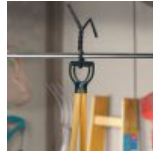

## Large Twist Ties

Plant Tying / Soft Touch Plant Ties

- Fast - no tying required
- Soft grip and highly visible
- Protective soft foam outer layer
- Strong for indoor/outdoor use
- Available at Bunnings New Zealand only. Please check with your local NZ store.

## GARDEN AND HOME TWIST TIES

Whites **Flexible Garden Twist** is quick and easy to use, simply grip it and twist together to secure. The soft foam outer layer provides cushioning, avoids scratching and will not rust. The pack includes 4 x 1m garden twists in highly visible green x 2 and yellow x 2 colours. It holds up to 90kg and can be used indoors or outdoors. It is ideal for home and garden use:

- Securing cords
- Hoses and even bicycles
- Tying plants and shrubs
- Sealing and bundling

Whites **Garden Twist** is quick and easy to use, simply grip it and twist it. It has a soft, protective foam cover, which prevents damage to plants. With its strong steel core, it holds up to 50kgs and has many uses in your garden or home: