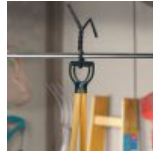

Large Twist Tie

Plant Tying / Soft Touch Plant Ties

- Fast - no tying required
- Soft grip and highly visible
- Protective soft foam outer layer
- Strong for indoor/outdoor use
- Available at Bunnings New Zealand only. Please check with your local NZ store.

GARDEN AND HOME TWIST TIE

Whites **Garden Twist** is quick and easy to use, simply grip it and twist it. It has a soft, protective foam cover, which prevents damage to plants. With its strong steel core, it holds up to 50kg and has many uses in your garden or home: