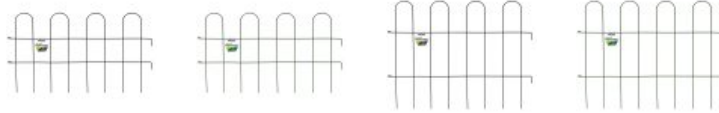

Interlocking Edging Panel

Garden Edging / Edging Panels

- Decorative edging for garden beds and pathways
- Quick and easy to install
- Beautifies and protects your garden
- Available in Black or Green
- Diamond design available at Bunnings only. Please check with your local store.

INTERLOCKING DECORATIVE WIRE PANELS

Whites Interlocking Edging Panel is a decorative, modular panel ideal for flower beds along paths, driveways and in backyards. The wire loop design is a classic favourite.

Easy to install:

- simply push the steel legs firmly into the ground - no digging required
- the modular built-in hook system means you can add extra panels in straight runs or at an angle

Also available: Diamond Edging Panel* which doubles as a trellis.